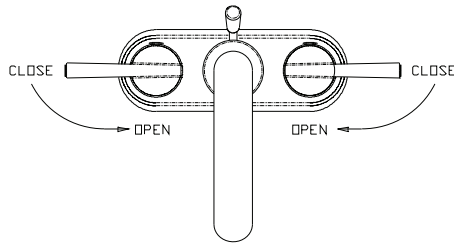

Two Handle Lavatory Faucet

- Lever Handles
- 4" Reach, 5" From Deck to Aerator
- Ceramic Disc Cartridges
- 3-Hole 4" Installation
- 50/50 Pop-Up Drain Assembly
- With 1.2 GPM Flow Rate

50/50 Pop-Up Drain