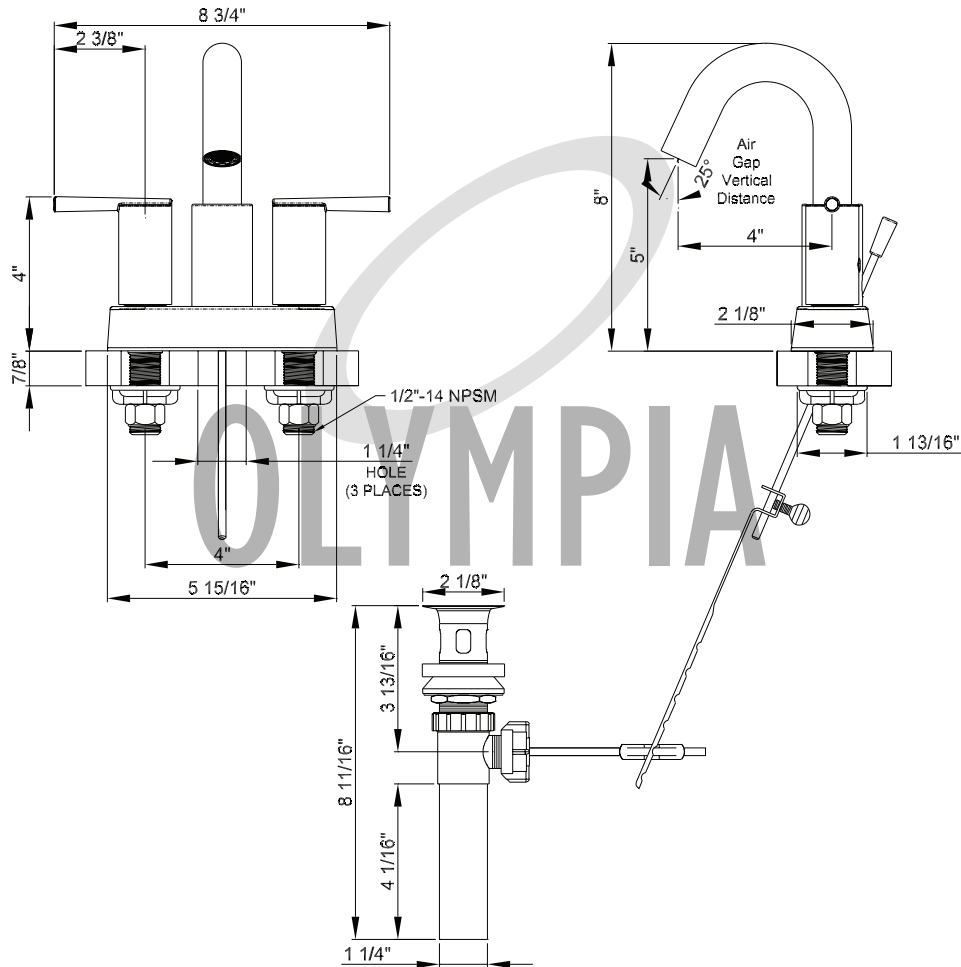

Two Handle Lavatory Faucet

- Lever Handles
- 4" Reach, 5" From Deck to Aerator
- Ceramic Disc Cartridges
- 3-Hole 4" Installation
- 50/50 Pop-Up Drain Assembly
- With 1.2 GPM Flow Rate

50/50 Pop-Up Drain